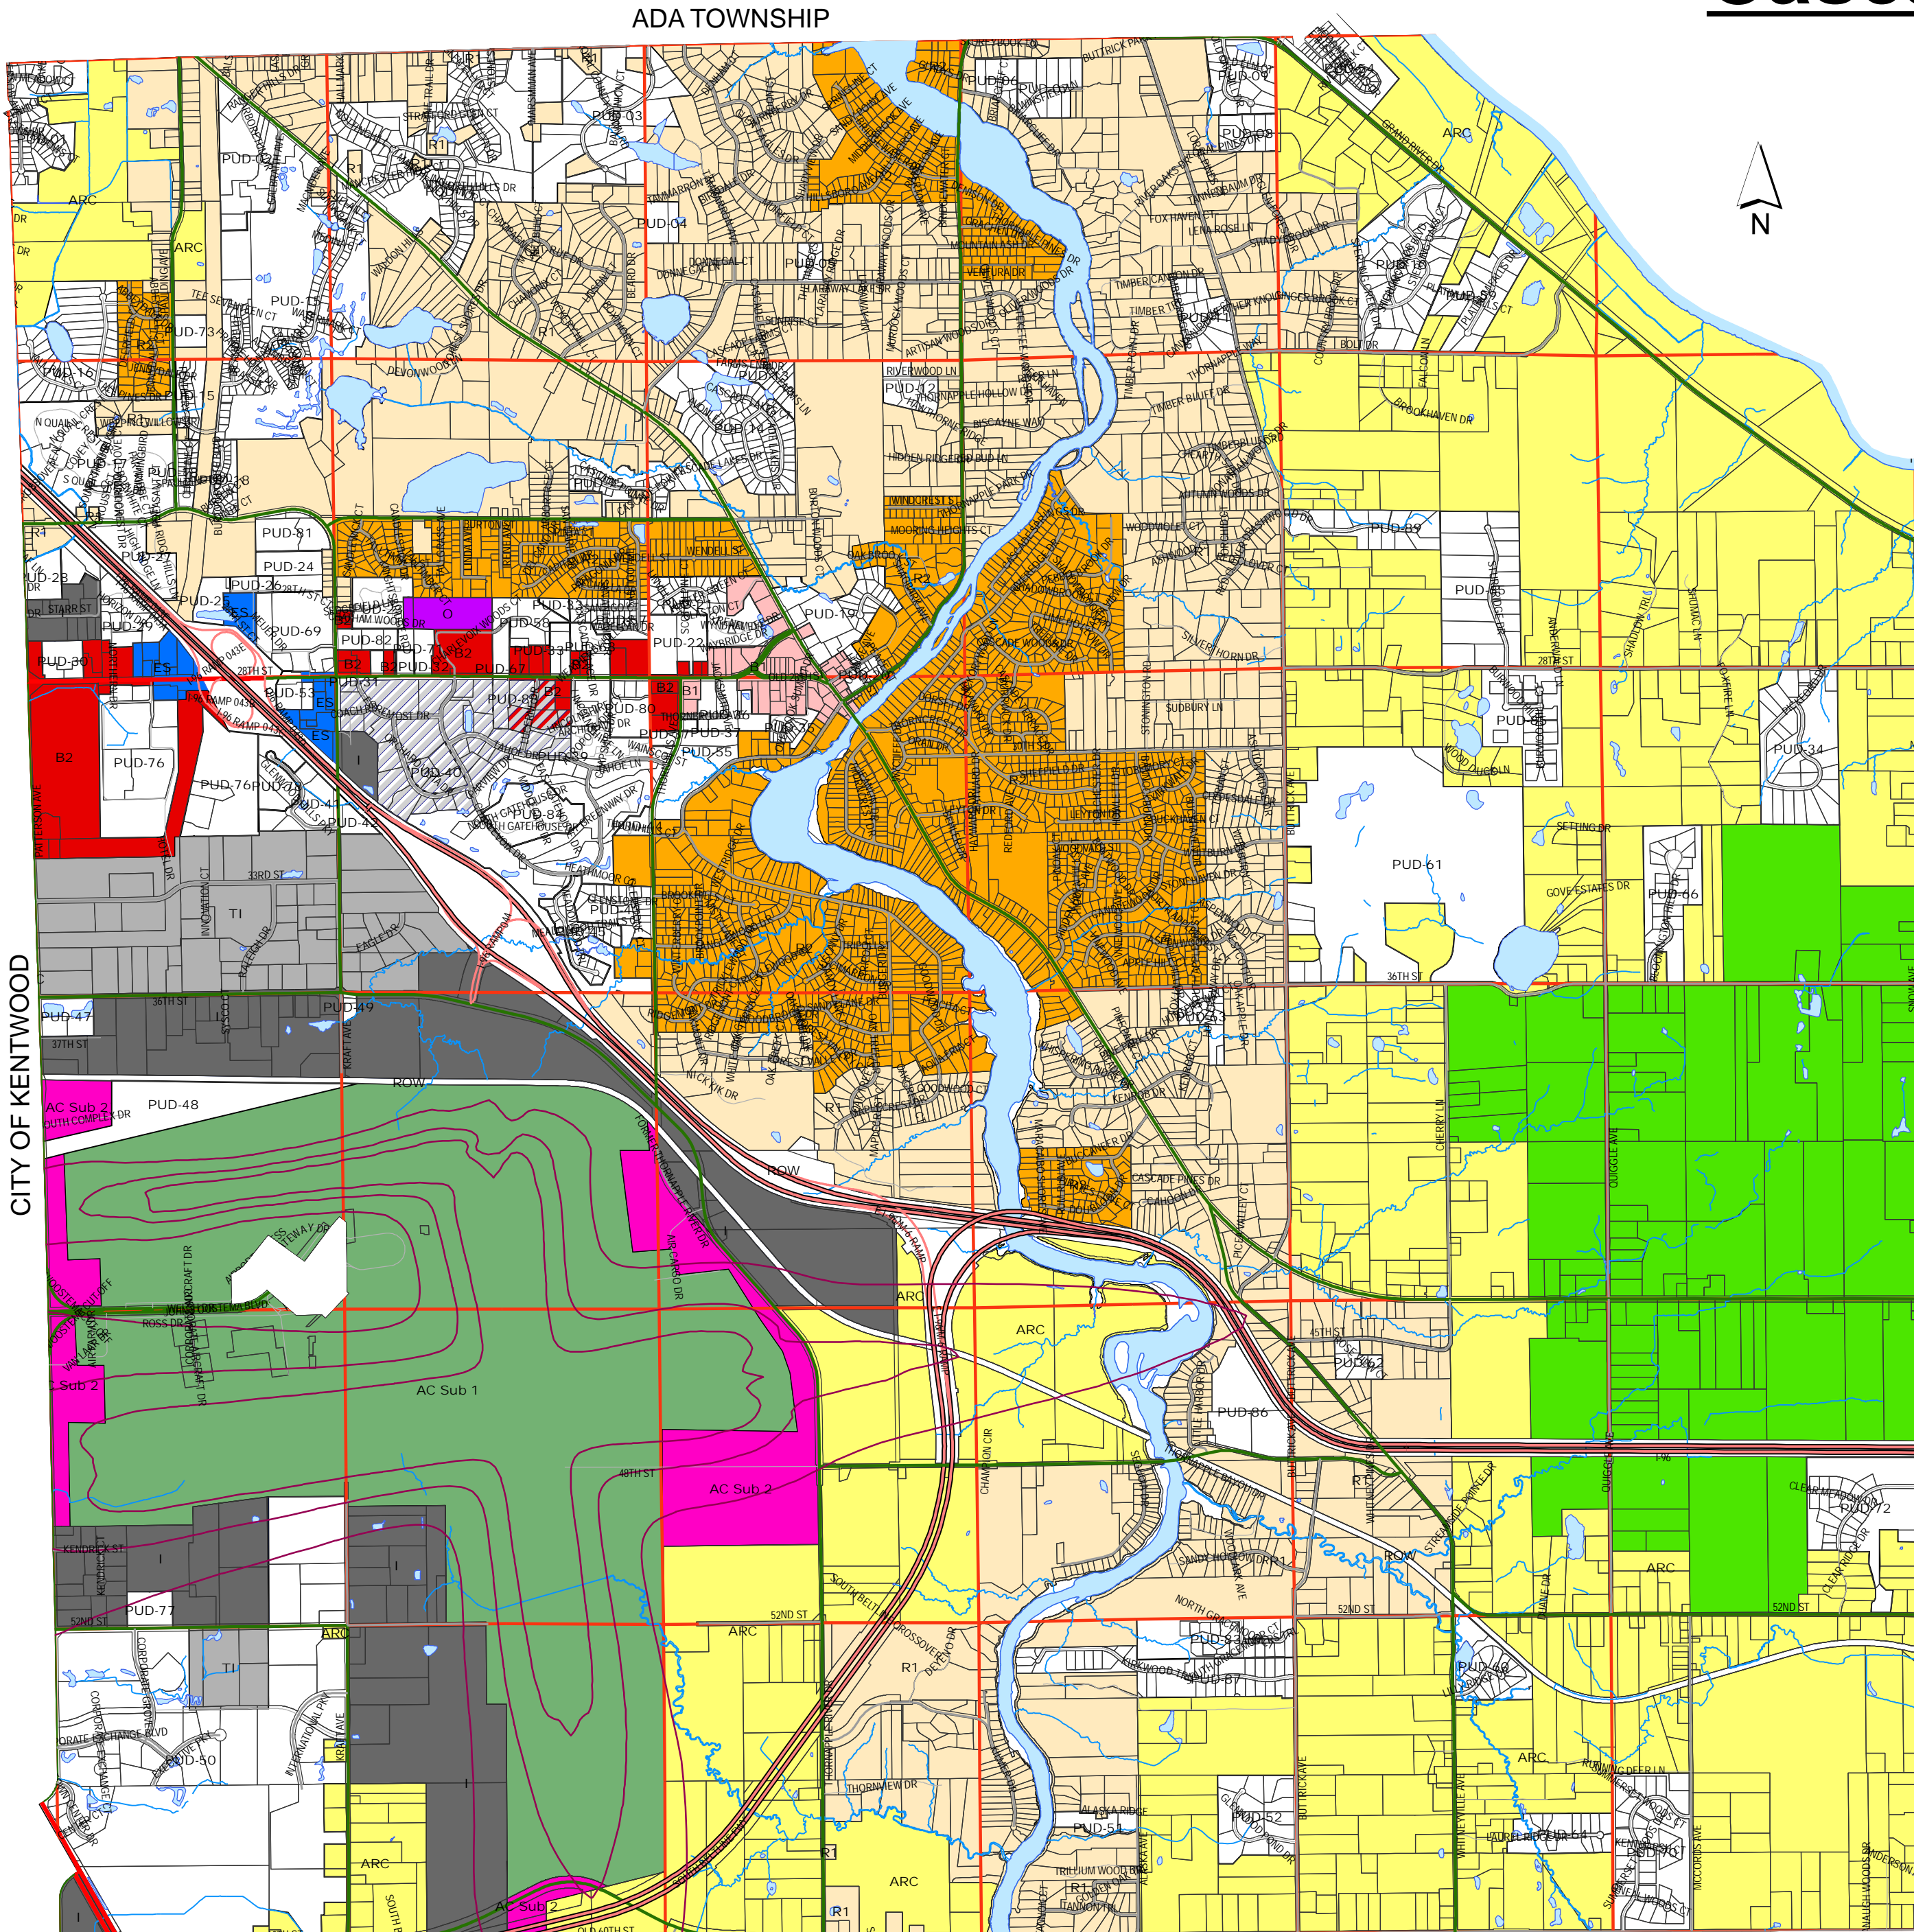

Cascade Charter Township

Kent County, Michigan August 2010

Official Zoning Ordinance Map

Legend

-  Airport Noise Contours 2005
-  FP, Farmland Preservation
-  ARC, Agriculture Rural Conservation
-  TI, Transitional Industrial
-  I, Industrial
-  R1
-  R2
-  B2, General Business
-  B1, Village Business
-  ES, Expressway Service
-  O, Office
-  Airport Commerce Sub Zone 1
-  Airport Commerce Sub Zone 2
-  Centennial Park Overlay Zoning District*
* Includes Underlying Zoning Districts PUD 39, PUD 40, PUD 88 and B2

CITY OF KENTWOOD

LOWELL TOWNSHIP

ADA TOWNSHIP

CALEDONIA TOWNSHIP